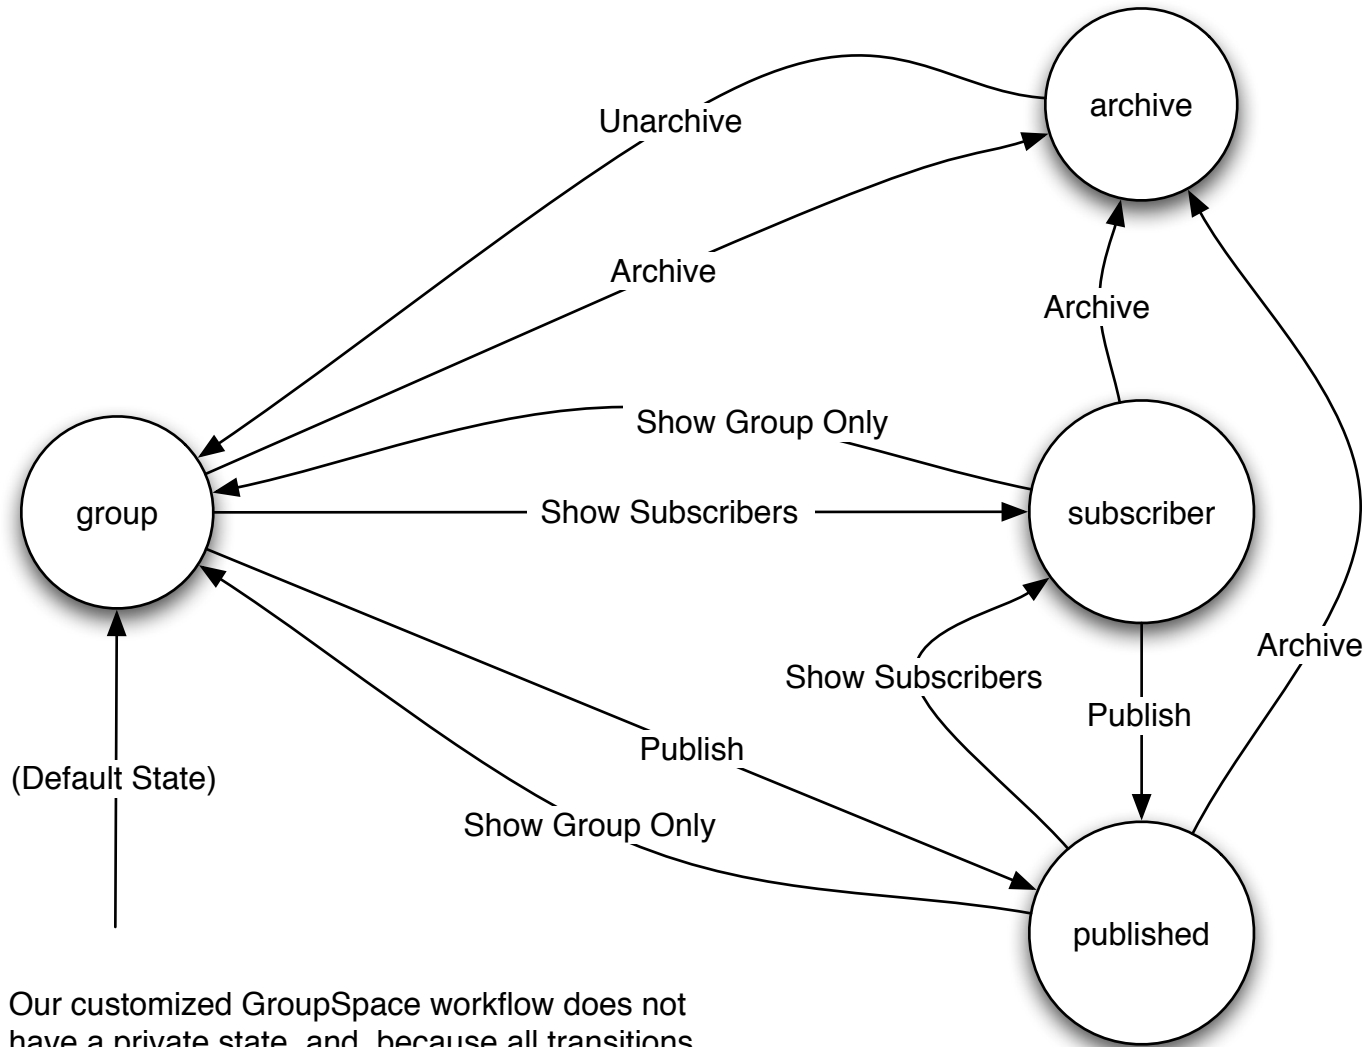

HumaniNet's GroupSpace Workflow - as of March 7, 2006

Our customized GroupSpace workflow does not have a private state, and, because all transitions are limited to site reviewers and managers, allows direct transitions from group to subscriber and published states.